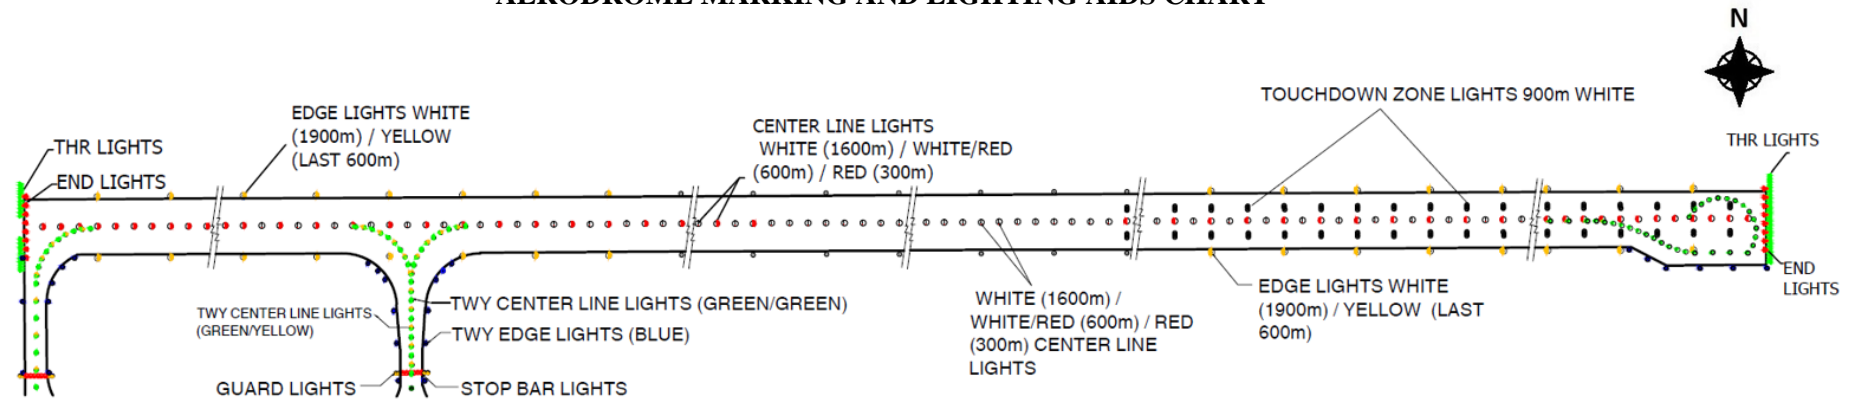

AERODROME MARKING AND LIGHTING AIDS CHART

LEGEND

-  TWY CENTER LINE LIGHTS (GREEN/YELLOW)
-  TWY EDGE LIGHTS (BLUE)
-  EDGE LIGHTS WHITE (1900m) / YELLOW (LAST 600m)
-  STOP BAR LIGHTS
-  THR LIGHTS
-  END LIGHTS
-  CENTER LINE LIGHTS WHITE (WHITE (1600m) / WHITE/RED (600m) / RED (300m))
-  GUARD LIGHTS